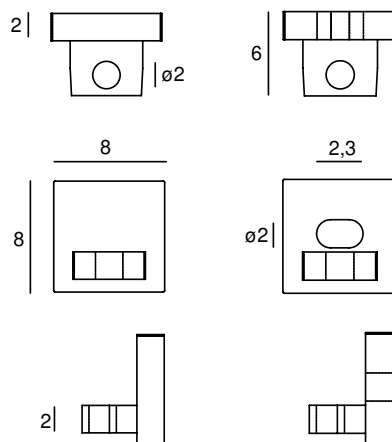

# ALU ENDCAP SKAB PROFILE 8 X 6

|          |           |
|----------|-----------|
| MATERIAL | ALUMINIUM |
|----------|-----------|

## MODELS

|  | ARTICLE N°  | DESCRIPTION                       | COLOUR       | SIZE      |
|--|-------------|-----------------------------------|--------------|-----------|
|  | 80600008002 | ALU ENDCAP FOR SKAB PROFILE 8 X 6 | BLACK STRUC. | NO HOLE   |
|  | 80600008102 | x                                 | BLACK STRUC. | WITH HOLE |
|  | 80600008001 | ALU ENDCAP FOR SKAB PROFILE 8 X 6 | WHITE STRUC. | NO HOLE   |
|  | 80600008101 | x                                 | WHITE STRUC. | WITH HOLE |
|  | 80600008019 | ALU ENDCAP FOR SKAB PROFILE 8 X 6 | ALUMINIUM    | NO HOLE   |

80600008119

x

ALUMINIUM

WITH HOLE