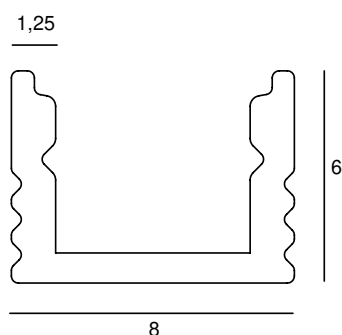

## SKAB LED PROFILE SMALL 8 X 6

MATERIAL	ALUMINIUM
----------	-----------

**SPECIAL:** Fits Skab & Glow cover small

## MODELS

	ARTICLE N°	DESCRIPTION	COLOUR	SIZE
	80413000002	SKAB LED PROFILE SMALL 8 x 6	BLACK STRUC.	3 METERS
	80413000001	SKAB LED PROFILE SMALL 8 x 6	WHITE STRUC.	3 METERS
	80413000016	PREMOUNT PROFILE FOR LED PROFILE SMALL 19 X 18	ANODIZED	3 METERS