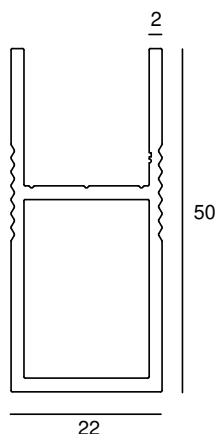

DEEP PREMOUNT LED PROFILE SMALL 19 X 18

MATERIAL	ALUMINIUM
----------	-----------

MODELS

	ARTICLE N°	DESCRIPTION	COLOUR	SIZE
	811130900016	DEEP PREMOUNT PROFILE FOR LED PROFILE SMALL 19 X 18	ANODIZED	3 METERS
	811160900016	DEEP PREMOUNT PROFILE FOR LED PROFILE SMALL 19 X 18	ANODIZED	6 METERS
	811130900003	DEEP PREMOUNT PROFILE FOR LED PROFILE SMALL 19 X 18	ANY RAL	3 METERS
	811160900003	DEEP PREMOUNT PROFILE FOR LED PROFILE SMALL 19 X 18	ANY RAL	6 METERS