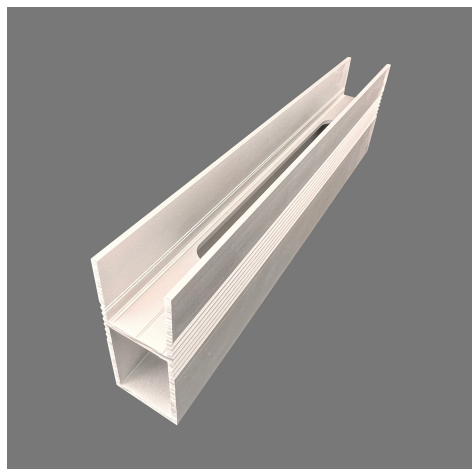

DEEP PREMOUNT LED PROFILE SMALL 19 X 18

MATERIAL	ALUMINIUM
----------	-----------

MODELS

	ARTICLE N°	DESCRIPTION	COLOUR	SIZE
	811130900016	DEEP PREMOUNT PROFILE FOR LED PROFILE SMALL 19 X 18	ANODIZED	3 METERS
	811160900016	DEEP PREMOUNT PROFILE FOR LED PROFILE SMALL 19 X 18	ANODIZED	6 METERS
	811130900003	DEEP PREMOUNT PROFILE FOR LED PROFILE SMALL 19 X 18	ANY RAL	3 METERS
	811160900003	DEEP PREMOUNT PROFILE FOR LED PROFILE SMALL 19 X 18	ANY RAL	6 METERS