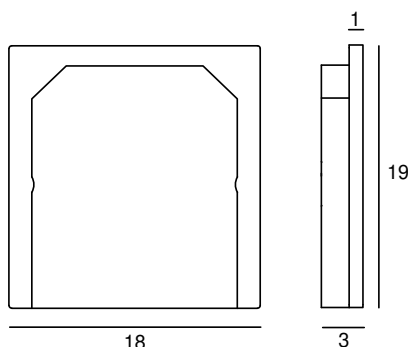

ALU ENDCAP PROFILE SMALL 19 X 18

MATERIAL	ALUMINIUM
----------	-----------

MODELS

	ARTICLE N°	DESCRIPTION	COLOUR
	80300008002	ALU CLOSED ENDCAP FOR SMALL PROFILE 19 x 18	BLACK STRUC.
	80300008001	ALU CLOSED ENDCAP FOR SMALL PROFILE 19 x 18	WHITE STRUC.
	80300008019	ALU CLOSED ENDCAP FOR SMALL PROFILE 19 x 18	ALUMINIUM