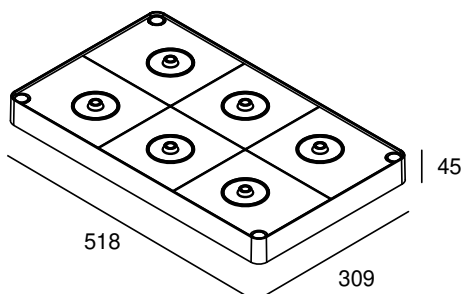

JULIE LOADING DOCK

VOLTAGE	input 230 VAC - 50/60 Hz	MATERIAL	ABS
WEIGHT	2,7 KG	IP	20
VOLTAGE OUTPUT	output 5V dc 6A		

OPTIONS: Including Charging base with cable and USB charger

MODELS

ARTICLE N°	DESCRIPTION	COLOUR
002003040002	JULIE Loading Dock for 6pcs	BLACK