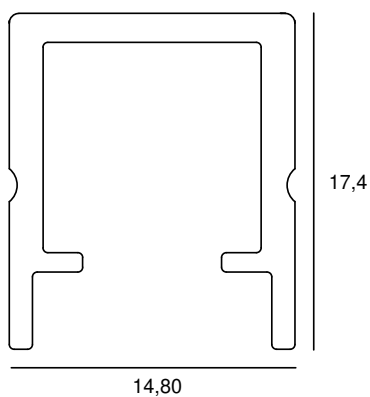

## COVER SMALL 19 X 18

MATERIAL	PMMA / PLEXI
----------	--------------

**SPECIAL:** Fits Led Profile Small 19 x 18

### MODELS

	ARTICLE N°	DESCRIPTION	COLOUR	SIZE
	802138000000	COVER FOR LED PROFILE 19 X 18	CLEAR	3 METERS
	802168000000	COVER FOR LED PROFILE 19 X 18	CLEAR	6 METERS
	802139000000	COVER FOR LED PROFILE 19 X 18	DAY & NIGHT	3 METERS
	802169000000	COVER FOR LED PROFILE 19 X 18	DAY & NIGHT	6 METERS
	802137000000	COVER FOR LED PROFILE 19 X 18	OPAL	3 METERS
	802167000000	COVER FOR LED PROFILE 19 X 18	OPAL	6 METERS