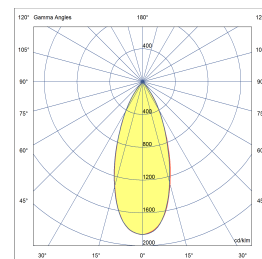

TRIPOD 3 FLOOR 900L

POWERLED(S)	6 x 5 Watt incl.	ADJUSTABILITY	360°
CRI	90+	VOLTAGE	230 VAC - 50/60 Hz
GEAR / DRIVER	230 VAC LED	MATERIAL	Aluminium
WEIGHT	2 KG	IP	65

SPECIAL: Other finishing on request, real brons, real stainless steel 316L EL