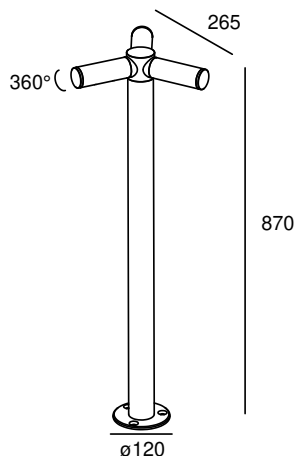

TRIPOD 3 FLOOR 900L

POWERLED(S)	6 x 5 Watt incl.	ADJUSTABILITY	360°
CRI	90+	VOLTAGE	230 VAC - 50/60 Hz
GEAR / DRIVER	230 VAC LED	MATERIAL	Aluminium
WEIGHT	2 KG	IP	65

SPECIAL: Other finishing on request, real brons, real stainless steel 316L EL

MODELS

	ARTICLE N°	DESCRIPTION	COLOUR	KELVIN	LUMEN
	012132922702	TRIPOD 3 FLOOR 700L EXT. WARM WHITE	BLACK STRUC.	2700	x
	012132923002	TRIPOD 3 FLOOR 700L EXT. WARM WHITE	BLACK STRUC.	3000	x
	012132924002	TRIPOD 3 FLOOR 700L EXT. NATURAL WHITE	BLACK STRUC.	4000	x
	012132922715	TRIPOD 3 FLOOR 700L EXT. WARM WHITE	GREY STRUC.	2700	x
	012132923015	TRIPOD 3 FLOOR 700L EXT. WARM WHITE	GREY STRUC.	3000	x
	012132924015	TRIPOD 3 FLOOR 700L EXT. NATURAL WHITE	GREY STRUC.	4000	x
	012132922703	TRIPOD 3 FLOOR 700L EXT. WARM WHITE	ANY RAL	2700	x
	012132923003	TRIPOD 3 FLOOR 700L EXT. WARM WHITE	ANY RAL	3000	x
	012132924003	TRIPOD 3 FLOOR 700L EXT. NATURAL WHITE	ANY RAL	4000	x