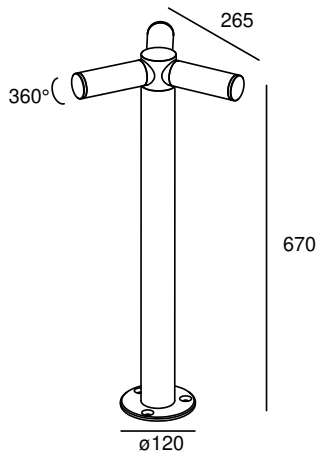

TRIPOD 3 FLOOR 700L

POWERLED(S)	6 x 5 Watt incl.	ADJUSTABILITY	360°
CRI	90+	VOLTAGE	230 VAC - 50/60 Hz
GEAR / DRIVER	230 VAC LED	MATERIAL	Aluminium
WEIGHT	1,8 KG	IP	65

SPECIAL: Other finishing on request, real brons, real stainless steel 316L EL

MODELS

	ARTICLE N°	DESCRIPTION	COLOUR	KELVIN	LUMEN
	012132722702	TRIPOD 3 FLOOR 500L EXT. WARM WHITE	BLACK STRUC.	2700	x
	012132723002	TRIPOD 3 FLOOR 500L EXT. WARM WHITE	BLACK STRUC.	3000	x
	012132724002	TRIPOD 3 FLOOR 500L EXT. NATURAL WHITE	BLACK STRUC.	4000	x
	012132722715	TRIPOD 3 FLOOR 500L EXT. WARM WHITE	GREY STRUC.	2700	x
	012132723015	TRIPOD 3 FLOOR 500L EXT. WARM WHITE	GREY STRUC.	3000	x
	012132724015	TRIPOD 3 FLOOR 500L EXT. NATURAL WHITE	GREY STRUC.	4000	x
	012132722703	TRIPOD 3 FLOOR 500L EXT. WARM WHITE	ANY RAL	2700	x
	012132723003	TRIPOD 3 FLOOR 500L EXT. WARM WHITE	ANY RAL	3000	x
	012132724003	TRIPOD 3 FLOOR 500L EXT. NATURAL WHITE	ANY RAL	4000	x