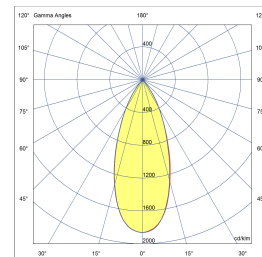

TRIPOD 3 FLOOR 700L

POWERLED(S)	6 x 5 Watt incl.	ADJUSTABILITY	360°
CRI	90+	VOLTAGE	230 VAC - 50/60 Hz
GEAR / DRIVER	230 VAC LED	MATERIAL	Aluminium
WEIGHT	1,8 KG	IP	65

SPECIAL: Other finishing on request, real brons, real stainless steel 316L EL