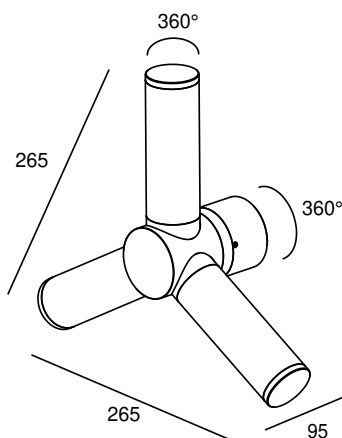

TRIPOD 3 WALL

POWERLED(S)	6 x 5 Watt incl.	ADJUSTABILITY	360°
CRI	90+	VOLTAGE	230 VAC - 50/60 Hz
GEAR / DRIVER	230 VAC LED	MATERIAL	Aluminium
WEIGHT	0,75 KG	IP	65

SPECIAL: Other finishing on request, real brons, real stainless steel 316L EL

MODELS

	ARTICLE N°	DESCRIPTION	COLOUR	KELVIN	LUMEN
	012132132702	TRIPOD 3 WALL INT. WARM WHITE	BLACK STRUC.	2700	x
	012132133002	TRIPOD 3 WALL INT. WARM WHITE	BLACK STRUC.	3000	x
	012132134002	TRIPOD 3 WALL INT. NATURAL WHITE	BLACK STRUC.	4000	x
	012132132715	TRIPOD 3 WALL INT. WARM WHITE	GREY STRUC.	2700	x
	012132133015	TRIPOD 3 WALL INT. WARM WHITE	GREY STRUC.	3000	x
	012132134015	TRIPOD 3 WALL INT. NATURAL WHITE	GREY STRUC.	4000	x
	012132132703	TRIPOD 3 WALL INT. WARM WHITE	ANY RAL	2700	x
	012132133003	TRIPOD 3 WALL INT. WARM WHITE	ANY RAL	3000	x
	012132134003	TRIPOD 3 WALL INT. NATURAL WHITE	ANY RAL	4000	x