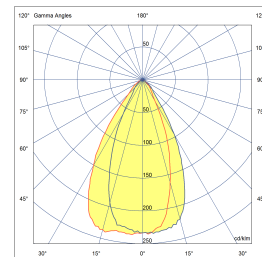

TRIPOD 3 WALL

POWERLED(S)	6 x 5 Watt incl.	ADJUSTABILITY	360°
CRI	90+	VOLTAGE	230 VAC - 50/60 Hz
GEAR / DRIVER	230 VAC LED	MATERIAL	Aluminium
WEIGHT	0,75 KG	IP	65

SPECIAL: Other finishing on request, real brons, real stainless steel 316L EL

MODELS

	ARTICLE N°	DESCRIPTION	COLOUR	KELVIN	LUMEN
	012132132702	TRIPOD 3 WALL INT. WARM WHITE	BLACK STRUC.	2700	x
	012132133002	TRIPOD 3 WALL INT. WARM WHITE	BLACK STRUC.	3000	x
	012132134002	TRIPOD 3 WALL INT. NATURAL WHITE	BLACK STRUC.	4000	x
	012132132715	TRIPOD 3 WALL INT. WARM WHITE	GREY STRUC.	2700	x
	012132133015	TRIPOD 3 WALL INT. WARM WHITE	GREY STRUC.	3000	x
	012132134015	TRIPOD 3 WALL INT. NATURAL WHITE	GREY STRUC.	4000	x
	012132132703	TRIPOD 3 WALL INT. WARM WHITE	ANY RAL	2700	x
	012132133003	TRIPOD 3 WALL INT. WARM WHITE	ANY RAL	3000	x
	012132134003	TRIPOD 3 WALL INT. NATURAL WHITE	ANY RAL	4000	x