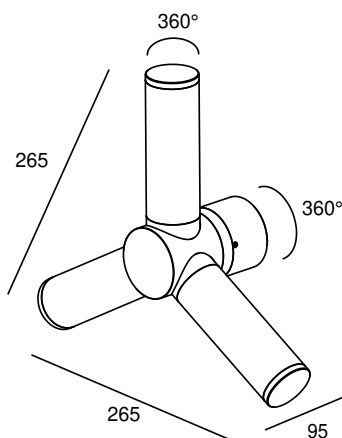

TRIPOD 3 WALL

| | | | |
|---------------|------------------|---------------|--------------------|
| POWERLED(S) | 6 x 5 Watt incl. | ADJUSTABILITY | 360° |
| CRI | 90+ | VOLTAGE | 230 VAC - 50/60 Hz |
| GEAR / DRIVER | 230 VAC LED | MATERIAL | Aluminium |
| WEIGHT | 0,75 KG | IP | 20 |

SPECIAL: Other finishing on request, real brons, real stainless steel 316L EL

MODELS

| | ARTICLE N° | DESCRIPTION | COLOUR | KELVIN | LUMEN |
|--|--------------|----------------------------------|--------------|--------|-------|
| | 012131132702 | TRIPOD 1 WALL INT. WARM WHITE | BLACK STRUC. | 2700 | x |
| | 012131133002 | TRIPOD 1 WALL INT. WARM WHITE | BLACK STRUC. | 3000 | x |
| | 012131134002 | TRIPOD 1 WALL INT. NATURAL WHITE | BLACK STRUC. | 4000 | x |
| | 012131132715 | TRIPOD 1 WALL INT. WARM WHITE | GREY STRUC. | 2700 | x |
| | 012131133015 | TRIPOD 1 WALL INT. WARM WHITE | GREY STRUC. | 3000 | x |
| | 012131134015 | TRIPOD 1 WALL INT. NATURAL WHITE | GREY STRUC. | 4000 | x |
| | 012131132703 | TRIPOD 1 WALL INT. WARM WHITE | ANY RAL | 2700 | x |
| | 012131133003 | TRIPOD 1 WALL INT. WARM WHITE | ANY RAL | 3000 | x |
| | 012131134003 | TRIPOD 1 WALL INT. NATURAL WHITE | ANY RAL | 4000 | x |