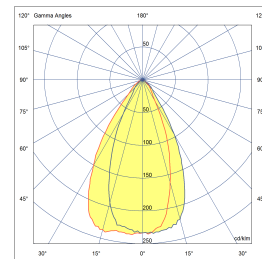

TRIPOD 3 WALL

| | | | |
|---------------|------------------|---------------|--------------------|
| POWERLED(S) | 6 x 5 Watt incl. | ADJUSTABILITY | 360° |
| CRI | 90+ | VOLTAGE | 230 VAC - 50/60 Hz |
| GEAR / DRIVER | 230 VAC LED | MATERIAL | Aluminium |
| WEIGHT | 0,75 KG | IP | 20 |