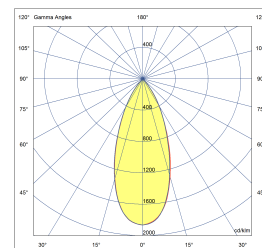

# LUMO CEILING

POWERLED(S)	1 x 5 Watt incl.	REFLECTOR	40°
CRI	90+	VOLTAGE	230 VAC - 50/60 Hz
GEAR / DRIVER	230 VAC LED	MATERIAL	Aluminium
WEIGHT	0,3 KG	IP	20