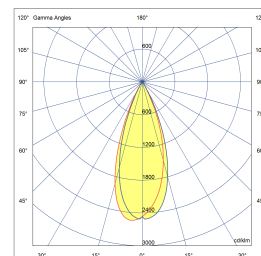

# DOT 12 DIRECTABLE

245 x 40

POWERLED(S)	12 x 2 Watt incl.	LENS	36°
CRI	90+	VOLTAGE	24W - 500mA
GEAR / DRIVER	Included L 120 x H 28 x W 44	POWER SUPPLY	500mA, 25-50V-, Max.25W
FORWARD VOLTAGE	60V	MATERIAL	Aluminium
MOUNTING DEPTH	40 mm	WEIGHT	0,400 KG
CUTOUT SHAPE / SIZE	Square 245mm x 40mm	IP	20