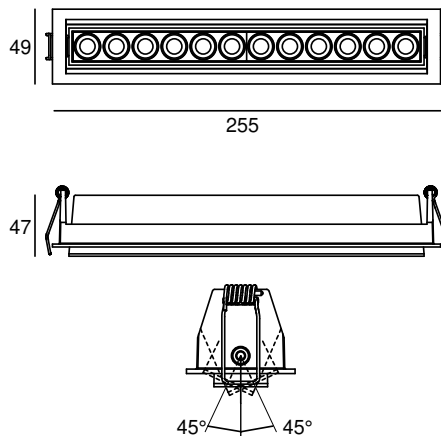

# DOT 12 DIRECTABLE

245 x 40

POWERLED(S)	12 x 2 Watt incl.	LENS	36°
CRI	90+	VOLTAGE	24W - 500mA
GEAR / DRIVER	Included L 120 x H 28 x W 44	POWER SUPPLY	500mA, 25-50V-, Max.25W
FORWARD VOLTAGE	60V	MATERIAL	Aluminium
MOUNTING DEPTH	40 mm	WEIGHT	0,400 KG
CUTOUT SHAPE / SIZE	Square 245mm x 40mm	IP	20

## MODELS

	ARTICLE N°	DESCRIPTION	COLOUR	VISOR COLOUR	KELVIN	LUMEN
	036101212709	DOT 12 DIRECTABLE INT. WARM WHITE	BLACK STRUC.	WHITE STRUC.	2700	1634
	036101213009	DOT 12 DIRECTABLE INT. WARM WHITE	BLACK STRUC.	WHITE STRUC.	3000	1634
	036101212710	DOT 12 DIRECTABLE INT. WARM WHITE	BLACK STRUC.	BLACK STRUC.	2700	1634
	036101213010	DOT 12 DIRECTABLE INT. WARM WHITE	BLACK STRUC.	BLACK STRUC.	3000	1634
	036101212711	DOT 12 DIRECTABLE INT. WARM WHITE	BLACK STRUC.	GOLD STRUC.	2700	1634
	036101213011	DOT 12 DIRECTABLE INT. WARM WHITE	BLACK STRUC.	GOLD STRUC.	3000	1634