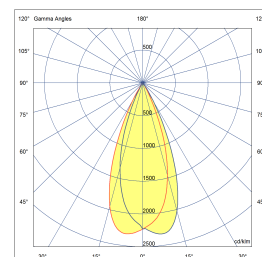

# DOT 6 DIRECTABLE

132 x 40

POWERLED(S)	6 x 2 Watt incl.	LENS	36°
ADJUSTABILITY	45°	CRI	90+
VOLTAGE	12W - 500mA	GEAR / DRIVER	Included L 110 x H 22 x W 40
POWER SUPPLY	500mA, 12-24V-, Max.12W	FORWARD VOLTAGE	30V
MATERIAL	Aluminium	MOUNTING DEPTH	40 mm
WEIGHT	0,230 KG	CUTOUT SHAPE / SIZE	Square 132mm x 40mm
IP	20		