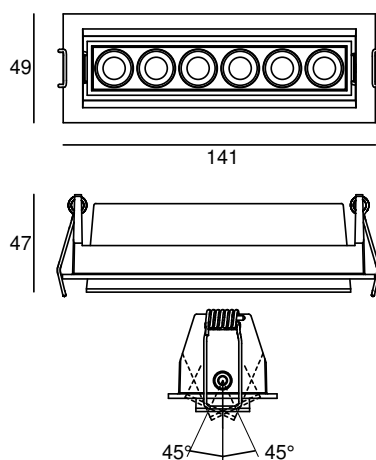

# DOT 6 DIRECTABLE

132 x 40

POWERLED(S)	6 x 2 Watt incl.	LENS	36°
ADJUSTABILITY	45°	CRI	90+
VOLTAGE	12W - 500mA	GEAR / DRIVER	Included L 110 x H 22 x W 40
POWER SUPPLY	500mA, 12-24V-, Max.12W	FORWARD VOLTAGE	30V
MATERIAL	Aluminium	MOUNTING DEPTH	40 mm
WEIGHT	0,230 KG	CUTOUT SHAPE / SIZE	Square 132mm x 40mm
IP	20		