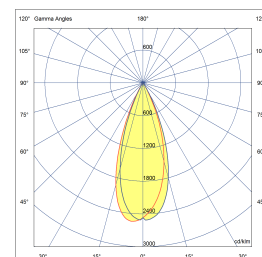

# DOT 12

236 x 27

POWERLED(S)	12 x 2 Watt incl.	LENS	36°
CRI	90+	VOLTAGE	24W - 500mA
GEAR / DRIVER	Included L 120 x H 28 x W 44	POWER SUPPLY	500mA, 25-50V-, Max.25W
FORWARD VOLTAGE	60V	MATERIAL	Aluminium
MOUNTING DEPTH	40 mm	WEIGHT	0,400 KG
CUTOUT SHAPE / SIZE	Square 236mm x 28mm	IP	20