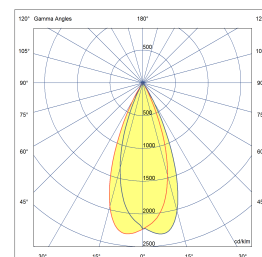

DOT 6

122 x 27

POWERLED(S)	6 x 2 Watt incl.	LENS	36°
CRI	90+	VOLTAGE	12W - 500mA
GEAR / DRIVER	Included L 110 x H 22 x W 40	POWER SUPPLY	500mA, 12-24V-, Max.12W
FORWARD VOLTAGE	30V	MATERIAL	Aluminium
MOUNTING DEPTH	40 mm	WEIGHT	0,230 KG
CUTOUT SHAPE / SIZE	Square 122mm x 27mm	IP	20