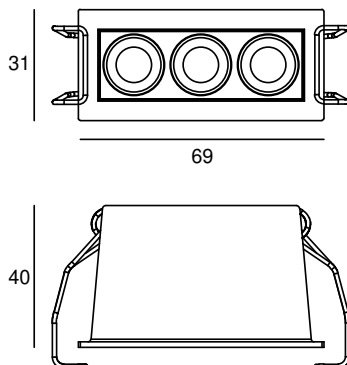

DOT 3

65 x 27

POWERLED(S)	3 x 2 Watt incl.	LENS	36°
CRI	90+	VOLTAGE	6W - 500mA
GEAR / DRIVER	Included L 110 x H 22 x W 40	POWER SUPPLY	500mA, 10-18V-, Max.9W
FORWARD VOLTAGE	25V	MATERIAL	Aluminium
MOUNTING DEPTH	40 mm	WEIGHT	0,180 KG
CUTOUT SHAPE / SIZE	Square 65mm x 27mm	IP	20