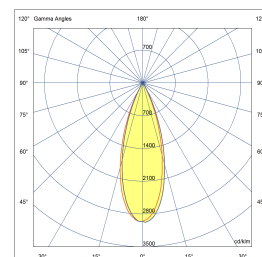

DOT 3

65 x 27

POWERLED(S)	3 x 2 Watt incl.	LENS	36°
CRI	90+	VOLTAGE	6W - 500mA
GEAR / DRIVER	Included L 110 x H 22 x W 40	POWER SUPPLY	500mA, 10-18V-, Max.9W
FORWARD VOLTAGE	25V	MATERIAL	Aluminium
MOUNTING DEPTH	40 mm	WEIGHT	0,180 KG
CUTOUT SHAPE / SIZE	Square 65mm x 27mm	IP	20