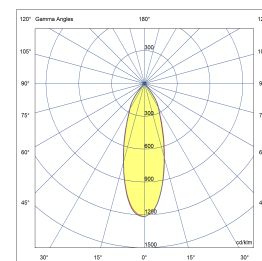

SPLENDOR ROUND DIRECTABLE

POWERLED(S)	1 x 8 Watt incl.	LENS	40° incl.
CRI	90+	VOLTAGE	230 VAC
GEAR / DRIVER	230 VAC LED	MATERIAL	Aluminium
MOUNTING DEPTH	45 mm	WEIGHT	0,250
CUTOUT SHAPE / SIZE	72 mm	IP	20