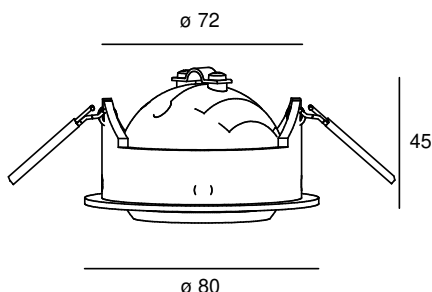

SPLENDOR ROUND DIRECTABLE

POWERLED(S)	1 x 8 Watt incl.	LENS	40° incl.
CRI	90+	VOLTAGE	230 VAC
GEAR / DRIVER	230 VAC LED	MATERIAL	Aluminium
MOUNTING DEPTH	45 mm	WEIGHT	0,250
CUTOUT SHAPE / SIZE	72 mm	IP	20

SPECIAL: Torsion springs and Leaf springs included.

MODELS

	ARTICLE N°	DESCRIPTION	COLOUR	KELVIN	LUMEN
	007101312702	SPLENDOR ROUND DIRECTABLE INT. WARM WHITE	BLACK STRUC.	2700	600
	007101313002	SPLENDOR ROUND DIRECTABLE INT. WARM WHITE	BLACK STRUC.	3000	600
	007101312701	SPLENDOR ROUND DIRECTABLE INT. WARM WHITE	WHITE STRUC.	2700	600
	007101313001	SPLENDOR ROUND DIRECTABLE INT. WARM WHITE	WHITE STRUC.	3000	600
	007101312703	SPLENDOR ROUND DIRECTABLE INT. WARM WHITE	ANY RAL	2700	600
	007101313003	SPLENDOR ROUND DIRECTABLE INT. WARM WHITE	ANY RAL	3000	600