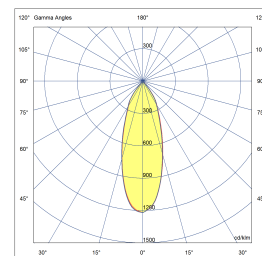

# SPLENDOR ROUND

POWERLED(S)	1 x 8 Watt incl.	REFLECTOR	40° incl.
CRI	90+	VOLTAGE	230 VAC
GEAR / DRIVER	230 VAC LED	MATERIAL	Aluminium
MOUNTING DEPTH	65 mm	WEIGHT (KG)	0,252
CUTOUT SHAPE / SIZE	70 mm	IP	20