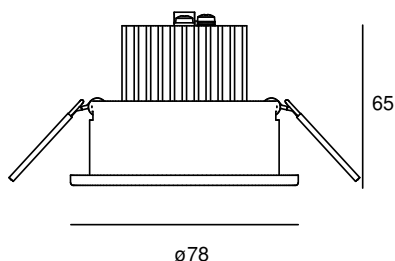

# SPLENDOR ROUND

POWERLED(S)	1 x 8 Watt incl.	REFLECTOR	40° incl.
CRI	90+	VOLTAGE	230 VAC
GEAR / DRIVER	230 VAC LED	MATERIAL	Aluminium
MOUNTING DEPTH	65 mm	WEIGHT (KG)	0,252
CUTOUT SHAPE / SIZE	70 mm	IP	20

## MODELS

	ARTICLE N°	DESCRIPTION	COLOUR	KELVIN	LUMEN
	007061212702	SPLENDOR ROUND INT. WARM WHITE	BLACK STRUC.	2700	600
	007061213002	SPLENDOR ROUND INT. WARM WHITE	BLACK STRUC.	3000	600
	007061212701	SPLENDOR ROUND INT. WARM WHITE	WHITE STRUC.	2700	600
	007061213001	SPLENDOR ROUND INT. WARM WHITE	WHITE STRUC.	3000	600
	007061212703	SPLENDOR ROUND INT. WARM WHITE	ANY RAL	2700	600
	007061213003	SPLENDOR ROUND INT. WARM WHITE	ANY RAL	3000	600