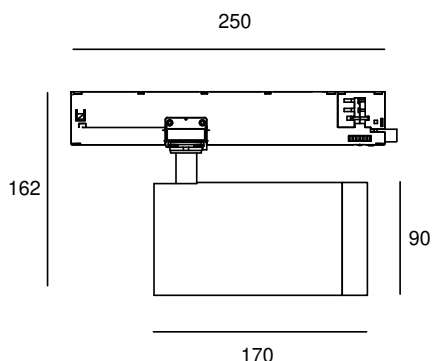

SHOP TRACK

POWERLED(S)	1 x 34 Watt incl.	LENS	60° incl.
CRI	90+	VOLTAGE	230 VAC
GEAR / DRIVER	Included	MATERIAL	Aluminium
WEIGHT	0,98	IP	20

SPECIAL: 3 honeycombs type 1,8 / 2,0 / 2,5 included in package

OPTIONS: Optic lenses 15°, 25°, 36° and 80° available on request

MODELS

	ARTICLE N°	DESCRIPTION	COLOUR	KELVIN	LUMEN
	009011143002	SHOP TRACK SPOT INT. WARM WHITE	BLACK STRUC.	3000	2600
			BLACK STRUC.	4000	
			WHITE STRUC.	3000	
			WHITE STRUC.	4000	