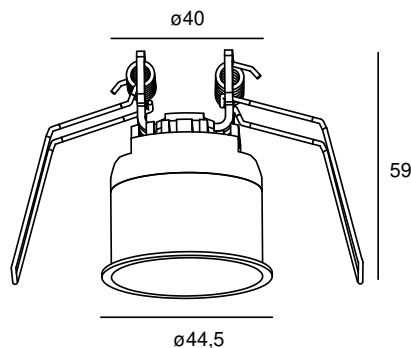

PICO DEEP

POWERLED(S)	1 x 5 Watt incl.	REFLECTOR	40° incl.
CRI	90+	VOLTAGE	230 VAC
GEAR / DRIVER	230 VAC LED	MATERIAL	Aluminium
MOUNTING DEPTH	59 mm	WEIGHT (KG)	0,08
CUTOUT SHAPE / SIZE	40 mm	IP	44

SPECIAL: Other materials such as brass, stainless steel available on demand

MODELS

	ARTICLE N°	DESCRIPTION	COLOUR	KELVIN	LUMEN
	013082212702	PICO DEEP EXT. WARM WHITE	BLACK STRUC.	2700	490
	013082213002	PICO DEEP EXT. WARM WHITE	BLACK STRUC.	3000	500
	013082214002	PICO DEEP EXT. NATURAL WHITE	BLACK STRUC.	4000	525
	013082212701	PICO DEEP EXT. WARM WHITE	WHITE STRUC.	2700	490
	013082213001	PICO DEEP EXT. WARM WHITE	WHITE STRUC.	3000	500
	013082214001	PICO DEEP EXT. NATURAL WHITE	WHITE STRUC.	4000	525
	013082212703	PICO DEEP EXT. WARM WHITE	ANY RAL	2700	490
	013082213003	PICO DEEP EXT. WARM WHITE	ANY RAL	3000	500
	013082214003	PICO DEEP EXT. NATURAL WHITE	ANY RAL	4000	525