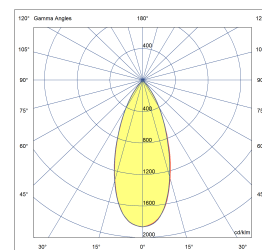

PICO DEEP

POWERLED(S)	1 x 5 Watt incl.	REFLECTOR	40° incl.
CRI	90+	VOLTAGE	230 VAC
GEAR / DRIVER	230 VAC LED	MATERIAL	Aluminium
MOUNTING DEPTH	59 mm	WEIGHT (KG)	0,08
CUTOUT SHAPE / SIZE	40 mm	IP	44

SPECIAL: Other materials such as brass, stainless steel available on demand