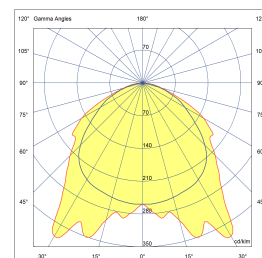

LEDPROFILE SKAB POTTED MONOCHROME IP67 24VDC

SMD LED(S)	180 per meter	MAX. POWER	14,5 Watt 0,60Amp per meter
BEAM ANGLE	120°	CRI	90+
VOLTAGE	24 VDC	GEAR / DRIVER	Not included
MATERIAL	Aluminium / Potting Material	MAX. LENGTH	50/3000 mm (2 profile/1 defuser)
WEIGHT (KG)	0,1	IP	67
ORDER	PER METER		