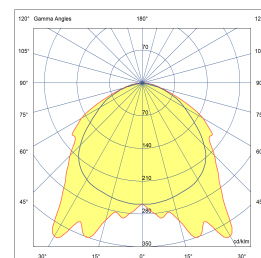

LEDPROFILE SKAB OMEGA MONOCHROME IP20 24VDC

SMD LED(S)	180 per meter	MAX. POWER	14,5 Watt 0,60Amp per meter
BEAM ANGLE	120°	CRI	90+
VOLTAGE	24 VDC	GEAR / DRIVER	Not included
MATERIAL	Aluminium / Pmma	MAX. LENGTH	50/6000 mm (2 profile/1 defuser)
WEIGHT (KG)	0,3	IP	20
ORDER	PER METER		