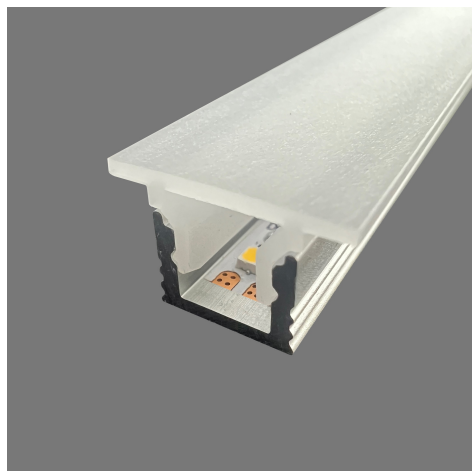

LEDPROFILE SKAB OMEGA MONOCHROME IP20 24VDC

SMD LED(S)	180 per meter	MAX. POWER	14,5 Watt 0,60Amp per meter
BEAM ANGLE	120°	CRI	90+
VOLTAGE	24 VDC	GEAR / DRIVER	Not included
MATERIAL	Aluminium / Pmma	MAX. LENGTH	50/6000 mm (2 profile/1 defuser)
WEIGHT (KG)	0,3	IP	20
ORDER	PER METER		

SPECIAL: Special endcaps for round mill diameter 8mm available in

OPTIONS: Possible options see Accessories. Excludes power cable (order separately). Dimmable (cfr. Accessories)

MODELS

	ARTICLE N°	DESCRIPTION	COLOUR	KELVIN	LUMEN
	03824111816	LEDPROFILE SKAB OMEGA INT. WARM WHITE	NATURAL ANODIZED	1800	800
	038241112216	LEDPROFILE SKAB OMEGA INT. WARM WHITE	NATURAL ANODIZED	2200	900
	038241112716	LEDPROFILE SKAB OMEGA INT. WARM WHITE	NATURAL ANODIZED	2700	1000
	038241113016	LEDPROFILE SKAB OMEGA INT. WARM WHITE	NATURAL ANODIZED	3000	1100
	038241114016	LEDPROFILE SKAB OMEGA INT. NATURAL WHITE	NATURAL ANODIZED	4000	1220