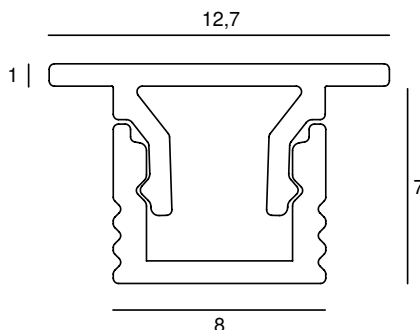

LEDPROFILE SKAB OMEGA MONOCHROME IP20 24VDC

SMD LED(S)	180 per meter	MAX. POWER	14,5 Watt 0,60Amp per meter
BEAM ANGLE	120°	CRI	90+
VOLTAGE	24 VDC	GEAR / DRIVER	Not included
MATERIAL	Aluminium / Pmma	MAX. LENGTH	50/6000 mm (2 profile/1 defuser)
WEIGHT (KG)	0,3	IP	20
ORDER	PER METER		

SPECIAL: Special endcaps for round mill diameter 8mm available in

OPTIONS: Possible options see Accessories. Excludes power cable (order separately). Dimmable (cfr. Accessories)

MODELS

	ARTICLE N°	DESCRIPTION	COLOUR	KELVIN	LUMEN
	03824111816	LEDPROFILE SKAB OMEGA INT. WARM WHITE	NATURAL ANODIZED	1800	800
	038241112216	LEDPROFILE SKAB OMEGA INT. WARM WHITE	NATURAL ANODIZED	2200	900
	038241112716	LEDPROFILE SKAB OMEGA INT. WARM WHITE	NATURAL ANODIZED	2700	1000
	038241113016	LEDPROFILE SKAB OMEGA INT. WARM WHITE	NATURAL ANODIZED	3000	1100
	038241114016	LEDPROFILE SKAB OMEGA INT. NATURAL WHITE	NATURAL ANODIZED	4000	1220