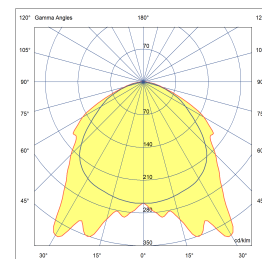

# LEDPROFILE SKAB MONOCHROME IP20 24VDC

SMD LED(S)	180 per meter	MAX. POWER	14,5 Watt 0,60Amp per meter
BEAM ANGLE	120°	CRI	90+
VOLTAGE	24 VDC	GEAR / DRIVER	Not included
MATERIAL	Aluminium / Pmma	MAX. LENGTH	50/6000 mm (2 profile/1 defuser)
WEIGHT (KG)	0,3	IP	20
ORDER	PER METER		