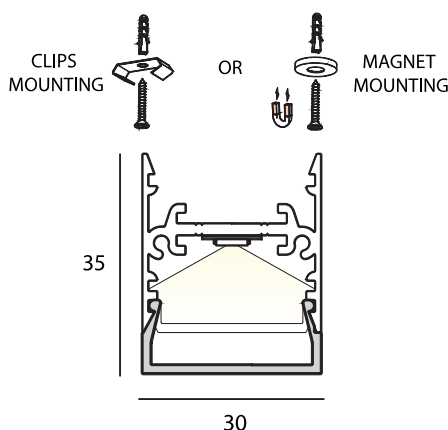

# LINJA HIGH IP20 24VDC 28,8W

SMD LED(S)	360 per meter	MAX. POWER	28,8 Watt 1,2Amp per meter
BEAM ANGLE	120°	CRI	90+(opal) 75+(Black)
VOLTAGE	24 VDC	GEAR / DRIVER	Not included
MATERIAL	Aluminium / Pc	MAX. LENGTH	50/6000 mm (1 profile/ 1 defuser)
WEIGHT (KG)	1,6	IP	20
ORDER	PER METER		

**OPTIONS:** INTERNAL DRIVER = ORDER SEPARATELY :  
 LINJA POWER SUPPLY 24VDC 20W P/M  
 ORDER CODE : 800241070030