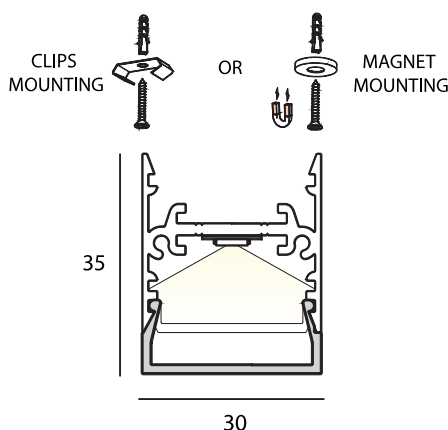

# LINJA HIGH IP20 24VDC 14,4W

SMD LED(S)	180 per meter	MAX. POWER	14,4 Watt 0,6Amp per meter
BEAM ANGLE	120°	CRI	90+(opal) 75+(Black)
VOLTAGE	24 VDC	GEAR / DRIVER	Not included
MATERIAL	Aluminium / Pc	MAX. LENGTH	50/6000 mm (1 profile/ 1 defuser)
WEIGHT (KG)	1,6	IP	20
ORDER	PER METER		