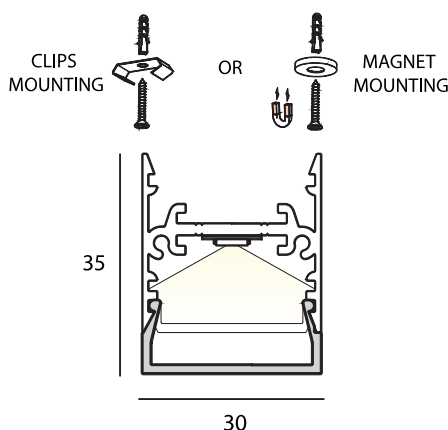

LINJA HIGH IP20 24VDC 9,6W

SMD LED(S)	180 per meter	MAX. POWER	9,6 Watt 0,4Amp per meter
BEAM ANGLE	120°	CRI	90+(opal) 75+(Black)
VOLTAGE	24 VDC	GEAR / DRIVER	Not included
MATERIAL	Aluminium / Pc	MAX. LENGTH	50/6000 mm (1 profile/ 1 defuser)
WEIGHT (KG)	1,6	IP	20
ORDER	PER METER		