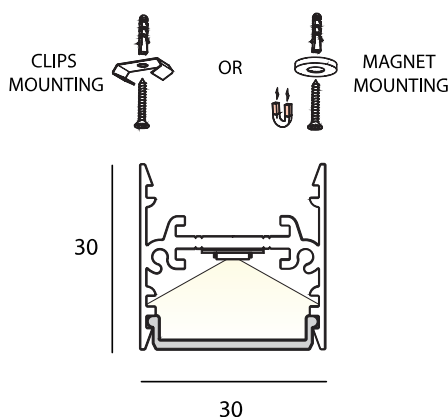

LINJA FLAT IP20 24VDC 22W

SMD LED(S)	128 per meter	MAX. POWER	22 Watt 0,92Amp per meter
BEAM ANGLE	120°	CRI	80+(opal) 70+(Black)
VOLTAGE	24 VDC	GEAR / DRIVER	Not included
MATERIAL	Aluminium / Pc	MAX. LENGTH	50/6000 mm (1 profile/ 1 defuser)
WEIGHT (KG)	1,6	IP	20
ORDER	PER METER		