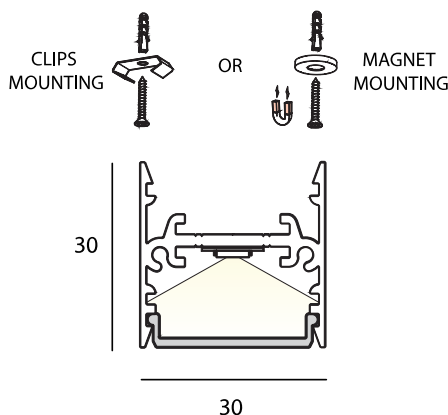

LINJA FLAT IP20 24VDC 18W

SMD LED(S)	COB	MAX. POWER	18 Watt 0,75Amp per meter
BEAM ANGLE	120°	CRI	90+(opal) 75+(Black)
VOLTAGE	24 VDC	GEAR / DRIVER	Not included
MATERIAL	Aluminium / Pc	MAX. LENGTH	50/6000 mm (1 profile/ 1 defuser)
WEIGHT (KG)	1,6	IP	20
ORDER	PER METER		