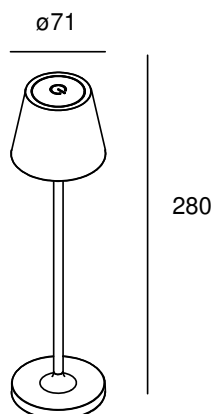

JULIE

SMD LED(S)	26 pcs	MAX. POWER	1,5 Watt incl.
LENS	120°	CRI	80+
VOLTAGE	input 230 VAC - 50/60 Hz	MATERIAL	Aluminium +
WEIGHT	0,380 KG	IP	54
DIMMABLE	10% - 100%	KELVIN	Setable 2200 - 2700 - 3000
BATTERY TYPE	Lithium-ion	BATTERY CAPACITY	1900mA, 3,7V
BATTERY CHARGING TIME	3 hrs	BATTERY WORK TIME	8 to 10 hrs
VOLTAGE OUTPUT	output 5V dc 1A(2A)		

OPTIONS: Including Charging base with cable and USB charger

MODELS

	ARTICLE N°	DESCRIPTION	COLOUR	KELVIN	LUMEN
	002062042302	RECHARGABLE JULIE CORDLESS TABLE LAMP WITH TOUCH -DIM	BLACK STRUC.	2200/2700/3000	130
	002062042301	RECHARGABLE JULIE CORDLESS TABLE LAMP WITH TOUCH -DIM	WHITE STRUC.	2200/2700/3000	130
	002062042304	RECHARGABLE JULIE CORDLESS TABLE LAMP WITH TOUCH -DIM	BRICK STRUC.	2200/2700/3000	130

002062042305 RECHARGABLE JULIE CORDLESS TABLE LAMP WITH TOUCH
-DIM

GREEN STRUC.

2200/2700/3000

130