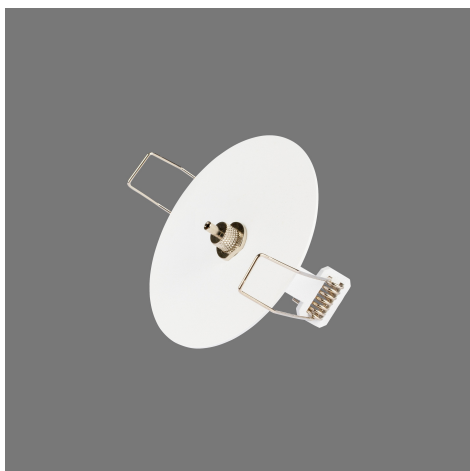

LEDPROFILE CABLE SUSPENSION PART 100MM

70

MATERIAL	STEEL	CUTOUT SHAPE / SIZE	70 MM
----------	-------	---------------------	-------

MODELS

	ARTICLE N°	DESCRIPTION	COLOUR
	822011211002	CABLE CONNECTION +/- OR SUSPENSION PART ø 100 MM	BLACK STRUC.
	822011211001	CABLE CONNECTION +/- OR SUSPENSION PART ø 100 MM	WHITE STRUC.
	822011211003	CABLE CONNECTION +/- OR SUSPENSION PART ø 100 MM	ANY RAL