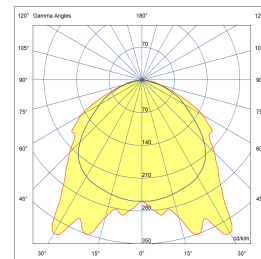

BARR FLOOR

MAX. POWER	5,8 Watt	BEAM ANGLE	120°
CRI	90+	VOLTAGE	230 VAC
GEAR / DRIVER	Included	MATERIAL	Aluminium / Potting material
WEIGHT (KG)	0,8	IP	67

SPECIAL: Other lengths for led barr on request

MODELS