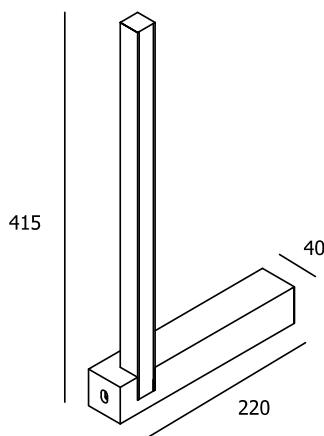

BARR FLOOR

MAX. POWER	5,8 Watt	BEAM ANGLE	120°
CRI	90+	VOLTAGE	230 VAC
GEAR / DRIVER	Included	MATERIAL	Aluminium / Potting material
WEIGHT (KG)	0,8	IP	67

SPECIAL: Other lengths for led barr on request

MODELS

	ARTICLE N°	DESCRIPTION	COLOUR	KELVIN	LUMEN
	004382122702	BARR FLOOR EXT. WARM WHITE	BLACK STRUC.	2700	350
	004382123002	BARR FLOOR EXT. WARM WHITE	BLACK STRUC.	3000	350
	004382124002	BARR FLOOR EXT. NATURAL WHITE	BLACK STRUC.	4000	350
	004382126002	BARR FLOOR EXT. COLD WHITE	BLACK STRUC.	6000	350
	004382122701	BARR FLOOR EXT. WARM WHITE	WHITE STRUC.	2700	350
	004382123001	BARR FLOOR EXT. WARM WHITE	WHITE STRUC.	3000	350
	004382124001	BARR FLOOR EXT. NATURAL WHITE	WHITE STRUC.	4000	350
	004382126001	BARR FLOOR EXT. COLD WHITE	WHITE STRUC.	6000	350
	004382122703	BARR FLOOR EXT. WARM WHITE	ANY RAL	2700	350
	004382123003	BARR FLOOR EXT. WARM WHITE	ANY RAL	3000	350
	004382124003	BARR FLOOR EXT. NATURAL WHITE	ANY RAL	4000	350
	004382126003	BARR FLOOR EXT. COLD WHITE	ANY RAL	6000	350