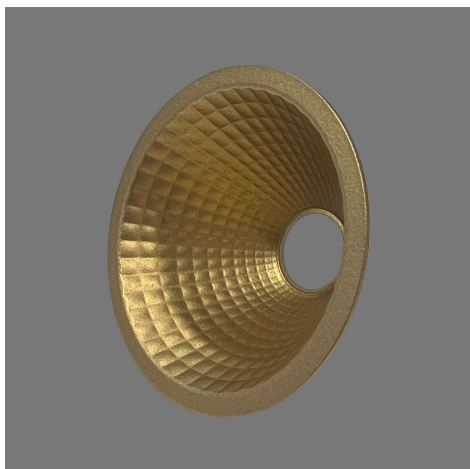

SPLENDOR OPTIC IN GOLD

REFLECTOR	FITS SPLENDOR SERIES	MATERIAL	ALUMINIUM
-----------	----------------------	----------	-----------

SPECIAL: Fits complete Splendor series

MODELS

	ARTICLE N°	DESCRIPTION	COLOUR
	00737000014	SPLENDOR OPTIC IN GOLD	GOLD