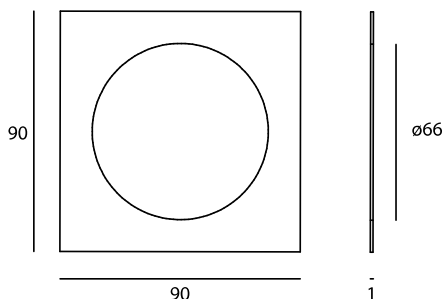

ADJUSTMENT RING SQUARE 90 X 90 X Ø72 X 1 MM

MATERIAL	ALUMINIUM	COMPATIBLE	SPLENDOR FIXTURES
----------	-----------	------------	-------------------

SPECIAL: Other sizes available on request

MODELS

	ARTICLE N°	DESCRIPTION	COLOUR
	820099660002	ADJUSTMENT RING SIZE : 100 x 100 MM OUT - ø66 MM IN - 1 MM THICK	BLACK STRUC.
	820099660001	ADJUSTMENT RING SIZE : 100 x 100 MM OUT - ø66 MM IN - 1 MM THICK	WHITE STRUC.
	820099660003	ADJUSTMENT RING SIZE : 100 x 100 MM OUT - ø66 MM IN - 1 MM THICK	ANY RAL