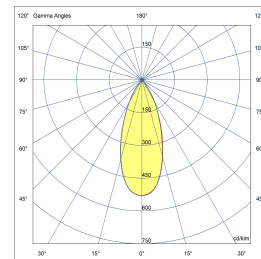

# PICO PENDANT

POWERLED(S)	1 x 5 Watt incl.	REFLECTOR	40° incl.
CRI	90+	VOLTAGE	230 VAC
GEAR / DRIVER	230 VAC LED	MATERIAL	Aluminium + Copper
WEIGHT (KG)	1	IP	20