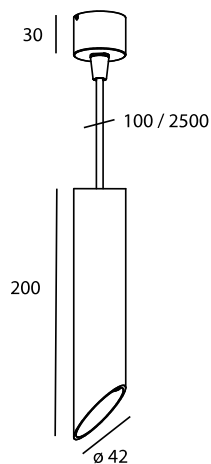

# PICO PENDANT

POWERLED(S)	1 x 5 Watt incl.	REFLECTOR	40° incl.
CRI	90+	VOLTAGE	230 VAC
GEAR / DRIVER	230 VAC LED	MATERIAL	Aluminium + Copper
WEIGHT (KG)	1	IP	20

## MODELS

	ARTICLE N°	DESCRIPTION	COLOUR	KELVIN	LUMEN
	013021112726	PICOPENDANT 5W INT. WARM WHITE	BRUSHED COPPER	2700	490
	013021113026	PICO PENDANT 5W INT. WARM WHITE	BRUSHED COPPER	3000	500
	013021114026	PICO PENDANT 5W INT. NATURAL WHITE	BRUSHED COPPER	4000	525