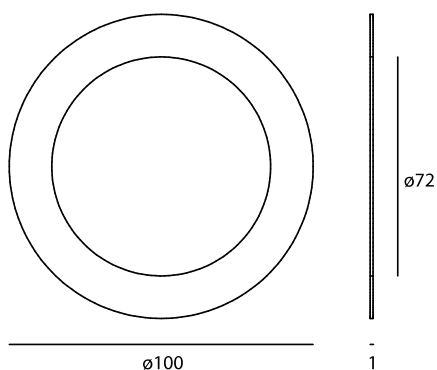

## ADJUSTMENT RING Ø100 X Ø72 X 1 MM

MATERIAL	ALUMINIUM	COMPATIBLE	SPLENDOR FIXTURES
----------	-----------	------------	-------------------

**SPECIAL:** Other sizes available on request

## MODELS

	ARTICLE N°	DESCRIPTION	COLOUR
	820100721002	ADJUSTMENT RING FOR RECESSED FIXTURES 100 X 72 MM 1 MM THICK	BLACK STRUC.
	820100721001	ADJUSTMENT RING FOR RECESSED FIXTURES 100 X 72 MM 1 MM THICK	WHITE STRUC.
	820100721003	ADJUSTMENT RING FOR RECESSED FIXTURES 100 X 72 MM 1 MM THICK	ANY RAL