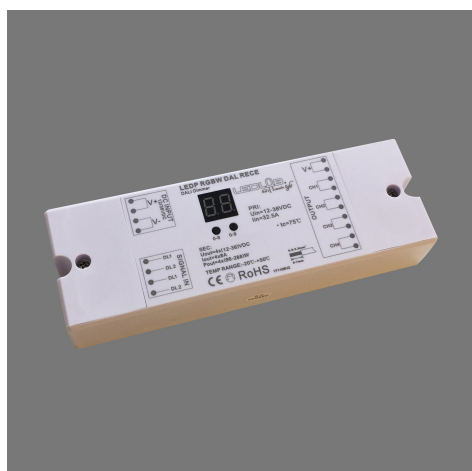

RGB/W DALI CONTROLLER

| | | | |
|---------------------|-----------|-----------------------|---------------|
| MAX. POWER | 4 x 8 Amp | VOLTAGE | 12-36V DC |
| CUTOUT SHAPE / SIZE | 70 MM | IP | 20 |
| DIMMABLE | DALI | DIMENSIONS LxWxH (mm) | 169 x 58 x 29 |

MODELS

| ARTICLE N° | DESCRIPTION | COLOUR |
|---|-----------------------|--------|
|  900351090601 | RGB/W DALI PWM DIMMER | WHITE |