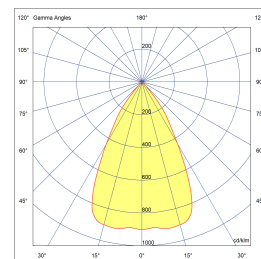

BLOK

POWERLED(S)	1 x 6 Watt incl.	REFLECTOR	60° incl.
CRI	90+	VOLTAGE	500 mA
GEAR / DRIVER	included	FORWARD VOLTAGE	13,5 VDC
MATERIAL	Aluminium	WEIGHT (KG)	1,4
IP	44		

MODELS

	ARTICLE N°	DESCRIPTION	COLOUR	KELVIN	LUMEN
	01701112702	QUBO INT. WARM WHITE	BLACK STRUC.	2700	900
	01701113002	QUBO INT. WARM WHITE	BLACK STRUC.	3000	900
	01701112701	QUBO INT. WARM WHITE	WHITE STRUC.	2700	900
	01701113001	QUBO INT. WARM WHITE	WHITE STRUC.	3000	900
	01701112703	QUBO INT. WARM WHITE	ANY RAL	2700	900
	01701113003	QUBO INT. WARM WHITE	ANY RAL	3000	900