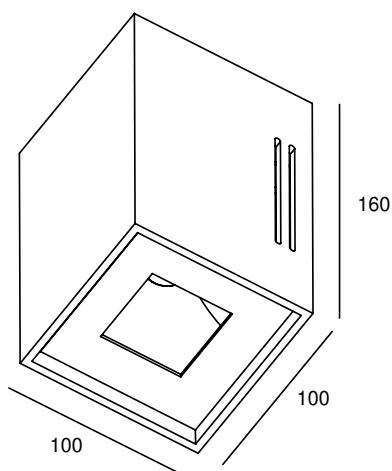

BLOK

POWERLED(S)	1 x 6 Watt incl.	REFLECTOR	60° incl.
CRI	90+	VOLTAGE	500 mA
GEAR / DRIVER	included	FORWARD VOLTAGE	13,5 VDC
MATERIAL	Aluminium	WEIGHT (KG)	1,4
IP	44		

MODELS

	ARTICLE N°	DESCRIPTION	COLOUR	KELVIN	LUMEN
	01701112702	QUBO INT. WARM WHITE	BLACK STRUC.	2700	900
	01701113002	QUBO INT. WARM WHITE	BLACK STRUC.	3000	900
	01701112701	QUBO INT. WARM WHITE	WHITE STRUC.	2700	900
	01701113001	QUBO INT. WARM WHITE	WHITE STRUC.	3000	900
	01701112703	QUBO INT. WARM WHITE	ANY RAL	2700	900
	01701113003	QUBO INT. WARM WHITE	ANY RAL	3000	900