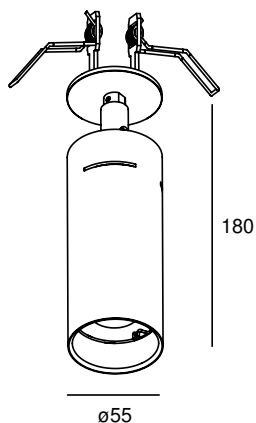

# TUBUS DIRECTABLE RECESSED

ADJUSTABILITY	180°	VOLTAGE	230 VAC
MATERIAL	Aluminium	WEIGHT	0,75
IP	20	LED BULB GU10	Max. 10 Watt Not included.

**SPECIAL:** Knee joint can be in brass on demand

## MODELS

	ARTICLE N°	DESCRIPTION	COLOUR
	010101210002	TUBUS ADJUSTABLE RECESSED INTERIOR	BLACK STRUC.
	010101210001	TUBUS ADJUSTABLE RECESSED INTERIOR	WHITE STRUC.
	010101210003	TUBUS ADJUSTABLE RECESSED INTERIOR	ANY RAL