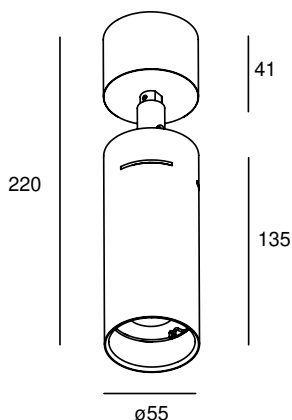

## TUBUS DIRECTABLE

ADJUSTABILITY	180°	VOLTAGE	230 VAC
MATERIAL	Aluminium	WEIGHT	0,75
IP	20	LED BULB GU10	Max. 10 Watt Not included.

**SPECIAL:** Knee joint can be in brass on demand

## MODELS

ARTICLE N°	DESCRIPTION	COLOUR
 <b>010101110002</b>	TUBUS ADJUSTABLE	BLACK STRUC.
 <b>010101110001</b>	TUBUS ADJUSTABLE	WHITE STRUC.
 <b>010101110003</b>	TUBUS ADJUSTABLE	ANY RAL