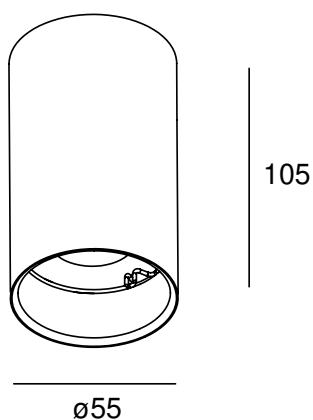

# TUBUS SHORT

VOLTAGE	230 VAC	MATERIAL	Aluminium
WEIGHT (KG)	0,25	IP	20
LED BULB GU10	Max. 10 Watt Not included.		

**SPECIAL:** Aluminum brushed on demand.

## MODELS

ARTICLE N°	DESCRIPTION	COLOUR
 010311210002	TUBUS SHORT INTERIOR	BLACK STRUC.
 010311210001	TUBUS SHORT INTERIOR	WHITE STRUC.
 010311210003	TUBUS SHORT INTERIOR	ANY RAL