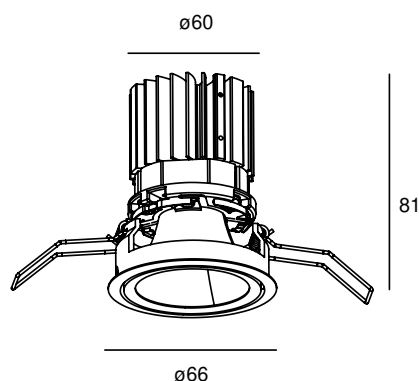

COOPER MINI

POWERLED(S)	1 x 6 Watt incl.	REFLECTOR	60° incl.
CRI	90+	VOLTAGE	500 mA
GEAR / DRIVER	Not included	FORWARD VOLTAGE	13,5 VDC
MATERIAL	Aluminium	MOUNTING DEPTH	95 mm
WEIGHT (KG)	0,3	CUTOUT SHAPE / SIZE	60 mm
IP	20		

MODELS

	ARTICLE N°	DESCRIPTION	COLOUR	KELVIN	LUMEN
	015301212702	COOPER INT. WARM WHITE	BLACK STRUC.	2700	900
	015301213002	COOPER INT. WARM WHITE	BLACK STRUC.	3000	900
	015301212701	COOPER INT. WARM WHITE	WHITE STRUC.	2700	900
	015301213001	COOPER INT. WARM WHITE	WHITE STRUC.	3000	900
	015301212703	COOPER INT. WARM WHITE	ANY RAL	2700	900
	015301213003	COOPER INT. WARM WHITE	ANY RAL	3000	900