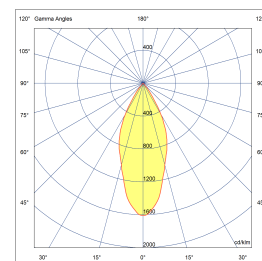

COOPER MINI

POWERLED(S)	1 x 6 Watt incl.	REFLECTOR	60° incl.
CRI	90+	VOLTAGE	500 mA
GEAR / DRIVER	Not included	FORWARD VOLTAGE	13,5 VDC
MATERIAL	Aluminium	MOUNTING DEPTH	95 mm
WEIGHT (KG)	0,3	CUTOUT SHAPE / SIZE	60 mm
IP	20		