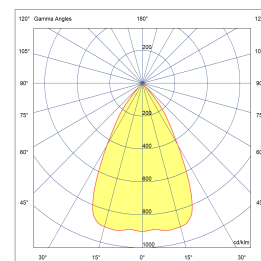

COOPER

POWERLED(S)	1 x 6 Watt incl.	REFLECTOR	60° incl.
CRI	90+	VOLTAGE	500 mA
GEAR / DRIVER	Not included	FORWARD VOLTAGE	13,5 VDC
MATERIAL	Aluminium	MOUNTING DEPTH	95 mm
WEIGHT (KG)	0,3	CUTOUT SHAPE / SIZE	80 mm
IP	20		

MODELS

	ARTICLE N°	DESCRIPTION	COLOUR	KELVIN	LUMEN
	015011212702	HOLY LIGHT INT. WARM WHITE	BLACK STRUC.	2700	900
	015011213002	HOLY LIGHT INT. WARM WHITE	BLACK STRUC.	3000	900
	015011212701	HOLY LIGHT INT. WARM WHITE	WHITE STRUC.	2700	900
	015011213001	HOLY LIGHT INT. WARM WHITE	WHITE STRUC.	3000	900
	015011212703	HOLY LIGHT INT. WARM WHITE	ANY RAL	2700	900
	015011213003	HOLY LIGHT INT. WARM WHITE	ANY RAL	3000	900