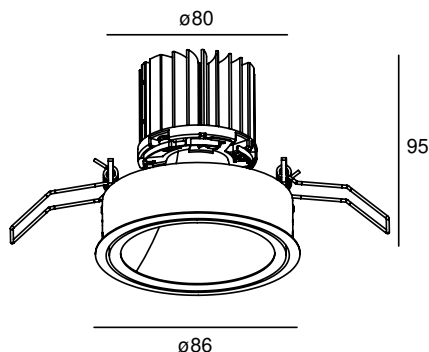

COOPER

POWERLED(S)	1 x 6 Watt incl.	REFLECTOR	60° incl.
CRI	90+	VOLTAGE	500 mA
GEAR / DRIVER	Not included	FORWARD VOLTAGE	13,5 VDC
MATERIAL	Aluminium	MOUNTING DEPTH	95 mm
WEIGHT (KG)	0,3	CUTOUT SHAPE / SIZE	80 mm
IP	20		

MODELS

	ARTICLE N°	DESCRIPTION	COLOUR	KELVIN	LUMEN
	015011212702	HOLY LIGHT INT. WARM WHITE	BLACK STRUC.	2700	900
	015011213002	HOLY LIGHT INT. WARM WHITE	BLACK STRUC.	3000	900
	015011212701	HOLY LIGHT INT. WARM WHITE	WHITE STRUC.	2700	900
	015011213001	HOLY LIGHT INT. WARM WHITE	WHITE STRUC.	3000	900
	015011212703	HOLY LIGHT INT. WARM WHITE	ANY RAL	2700	900
	015011213003	HOLY LIGHT INT. WARM WHITE	ANY RAL	3000	900